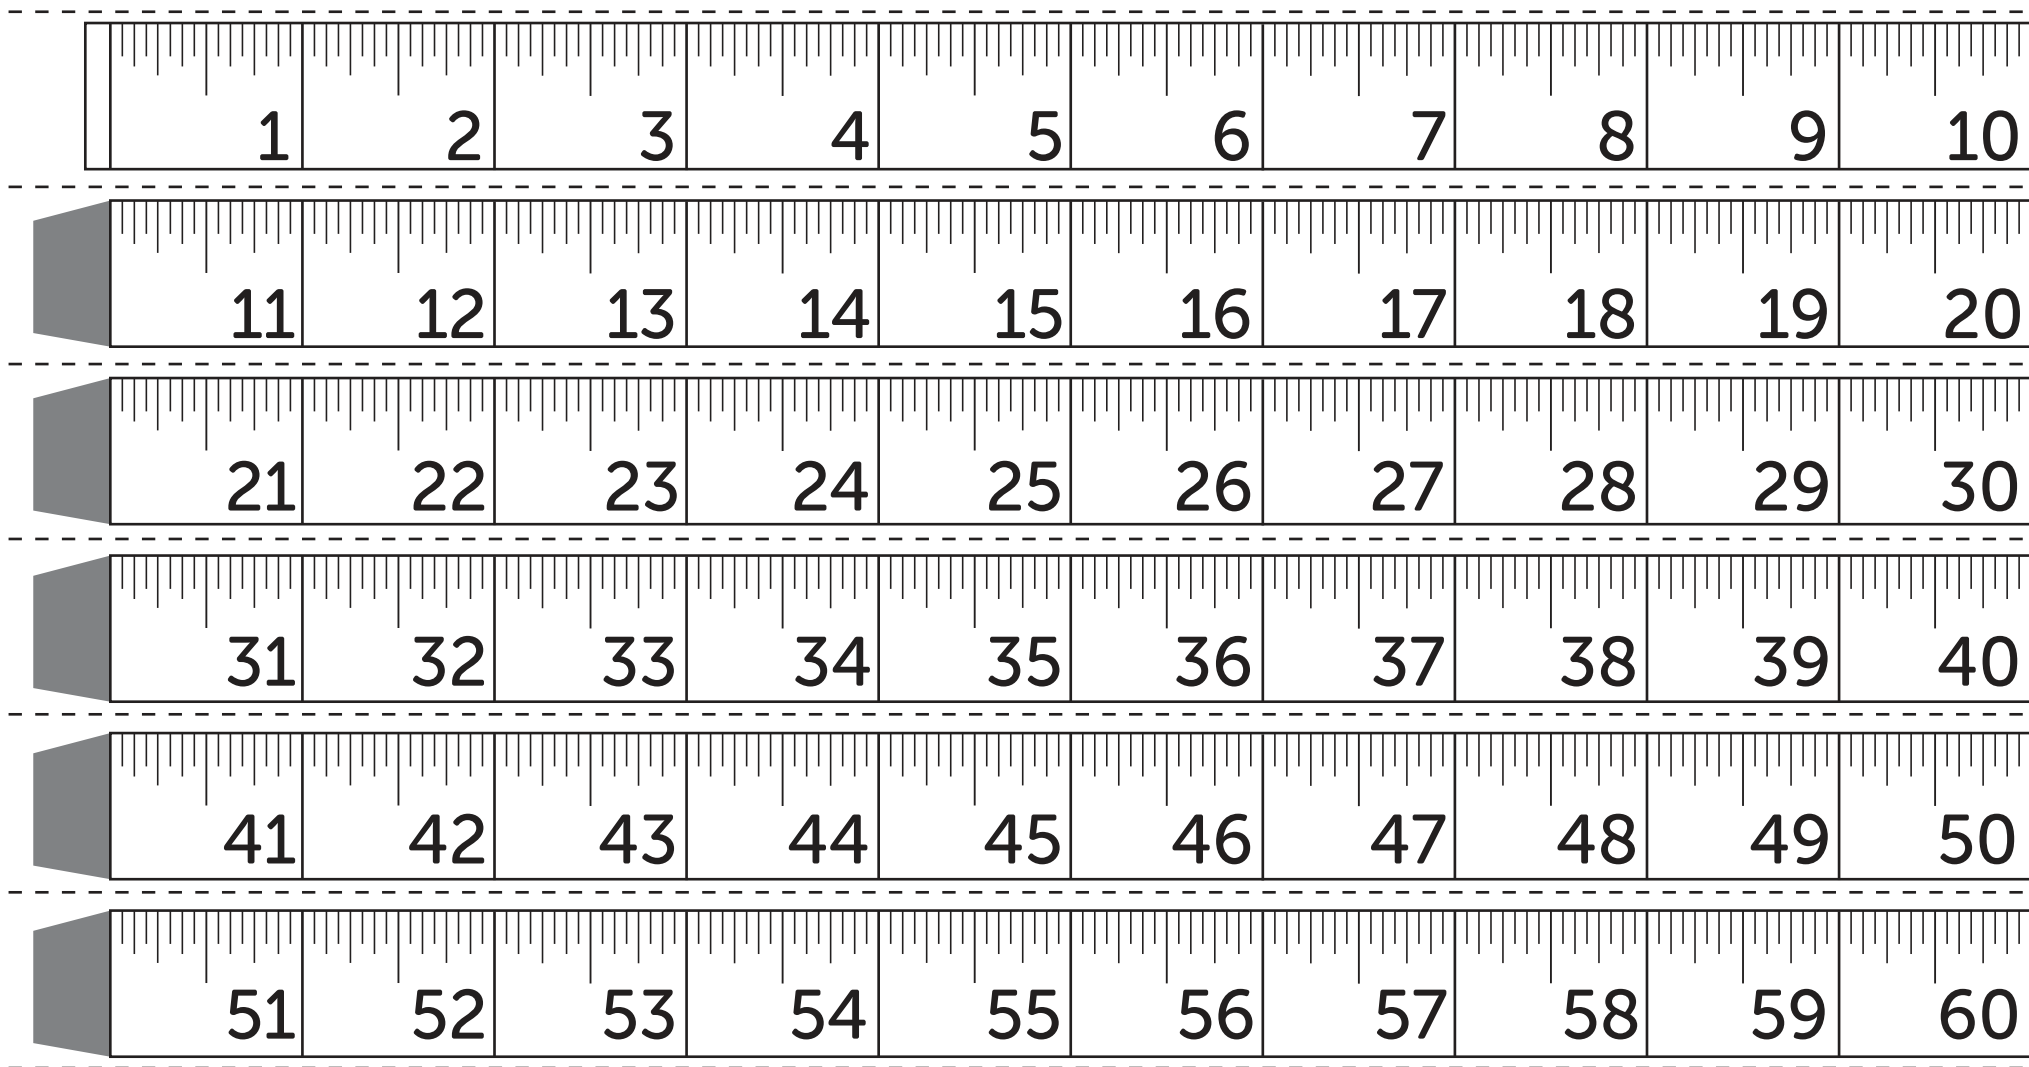

TAPE MEASURE

60" tape measure

Printing instructions:

- Print at 100% size with no scaling (actual size on PDF printer settings)
- Cut along the dotted lines leaving the grey tabs on the edge
- Use glue or sellotape to attach the strips together, ensuring the grey tab is underneath

TAPE MEASURE

150cm tape measure

Printing instructions:

- Print at 100% size with no scaling (actual size on PDF printer settings)
- Cut along the dotted lines leaving the grey tabs on the edge
- Use glue or sellotape to attach the strips together, ensuring the grey tab is underneath